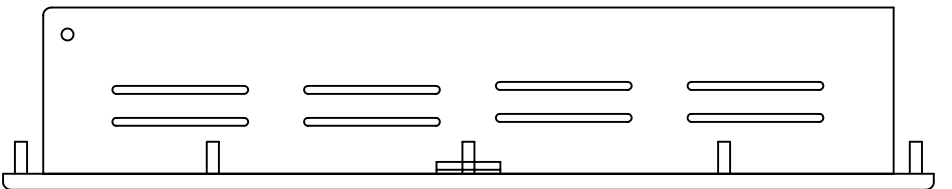

2,600 [66,043]

14,563 [369,89]

17,564 [446,11]

Optional Front Screen Controls

0,250 [6,35]

10-32 x .5  
Mounting Studs

Mechanical Tie Point  
For AC Power Cable

AC or DC  
Mechanical Tie Point  
USB Cable

Optional RS-232  
Screen Ctrl

Optional Touch  
Serial & USB

Video Inputs:  
VGA, DVI, S-Video, Composite  
VGA, DVI