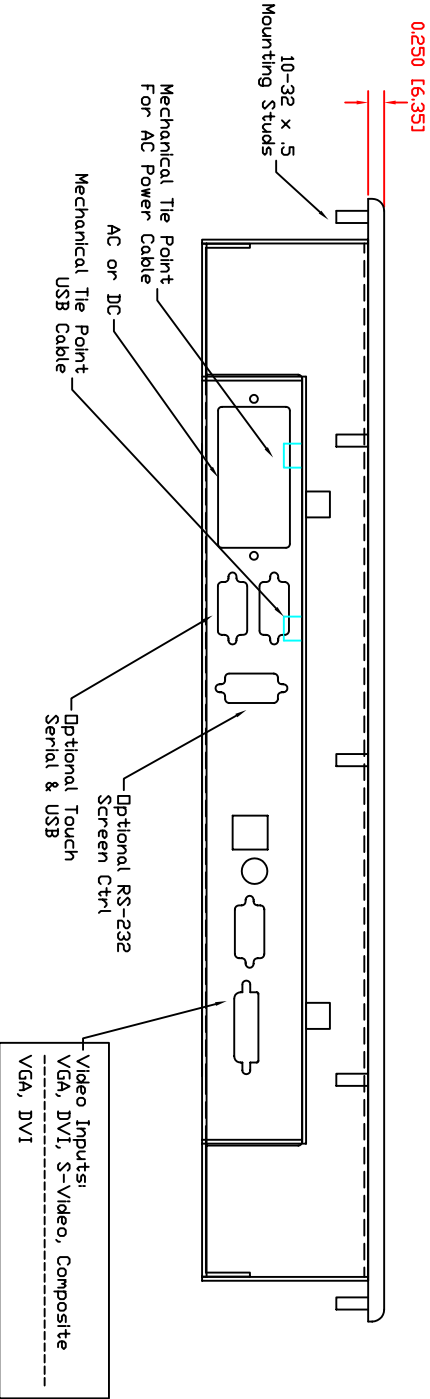

2,600 [66,043]

14,563 [369,89]

17,564 [446,11]

Optional Front Screen Controls

0,250 [6,35]

10-32 x .5  
Mounting Studs

Mechanical Tie Point  
For AC Power Cable

AC or DC  
Mechanical Tie Point  
USB Cable

Optional RS-232  
Screen Ctrl

Optional Touch  
Serial & USB

Video Inputs:  
VGA, DVI, S-Video, Composite  
VGA, DVI