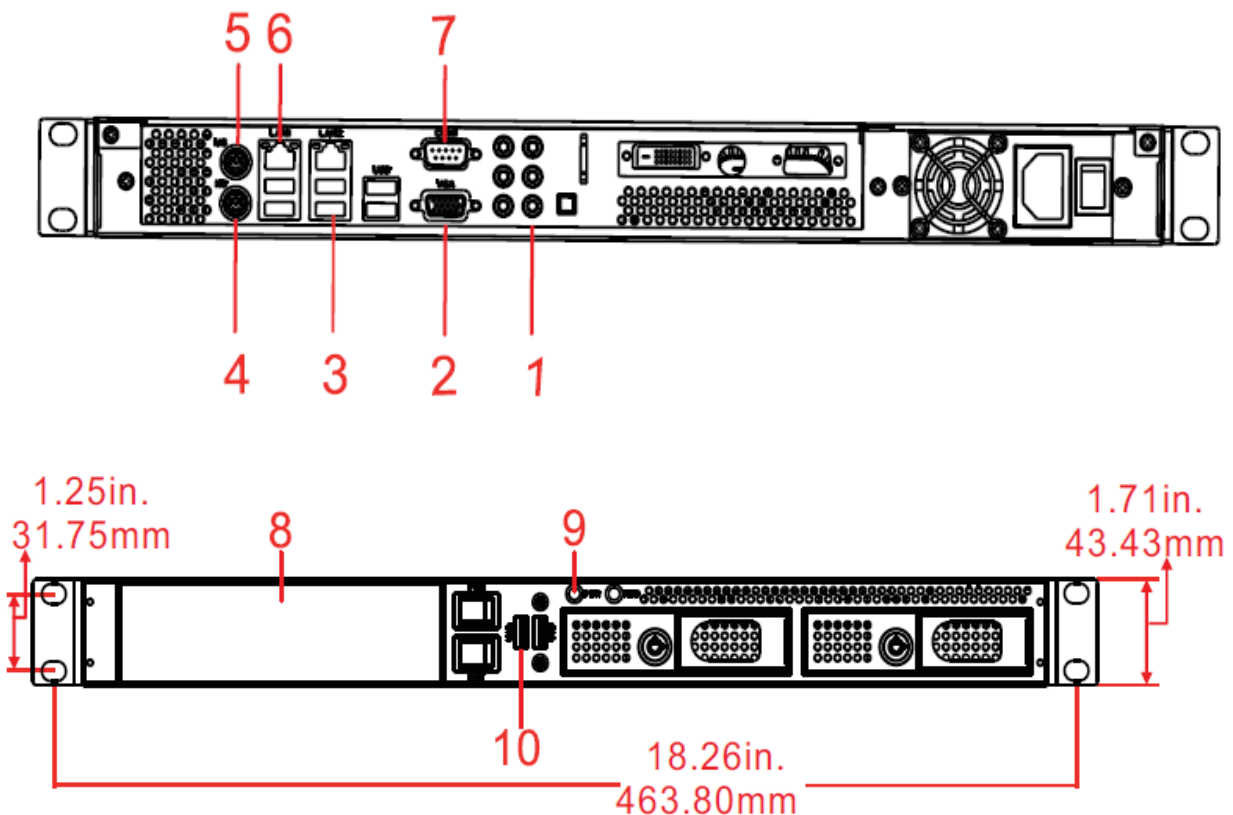

AbraxSys Corporation

Mechanical Outline Drawings

Model ASRS100

1U Slim Industrial Grade Rack Server/PC

- | | |
|------------------|-------------------|
| 1 = Audios | 6 = RJ45 Ethernet |
| 2 = VGA | 7 = RS-232 |
| 3 = USB 2.0 | 8 = DVD/CD ROM |
| 4 = PS2/Mouse | 9 = LED |
| 5 = PS2/Keyboard | 10 = USB |