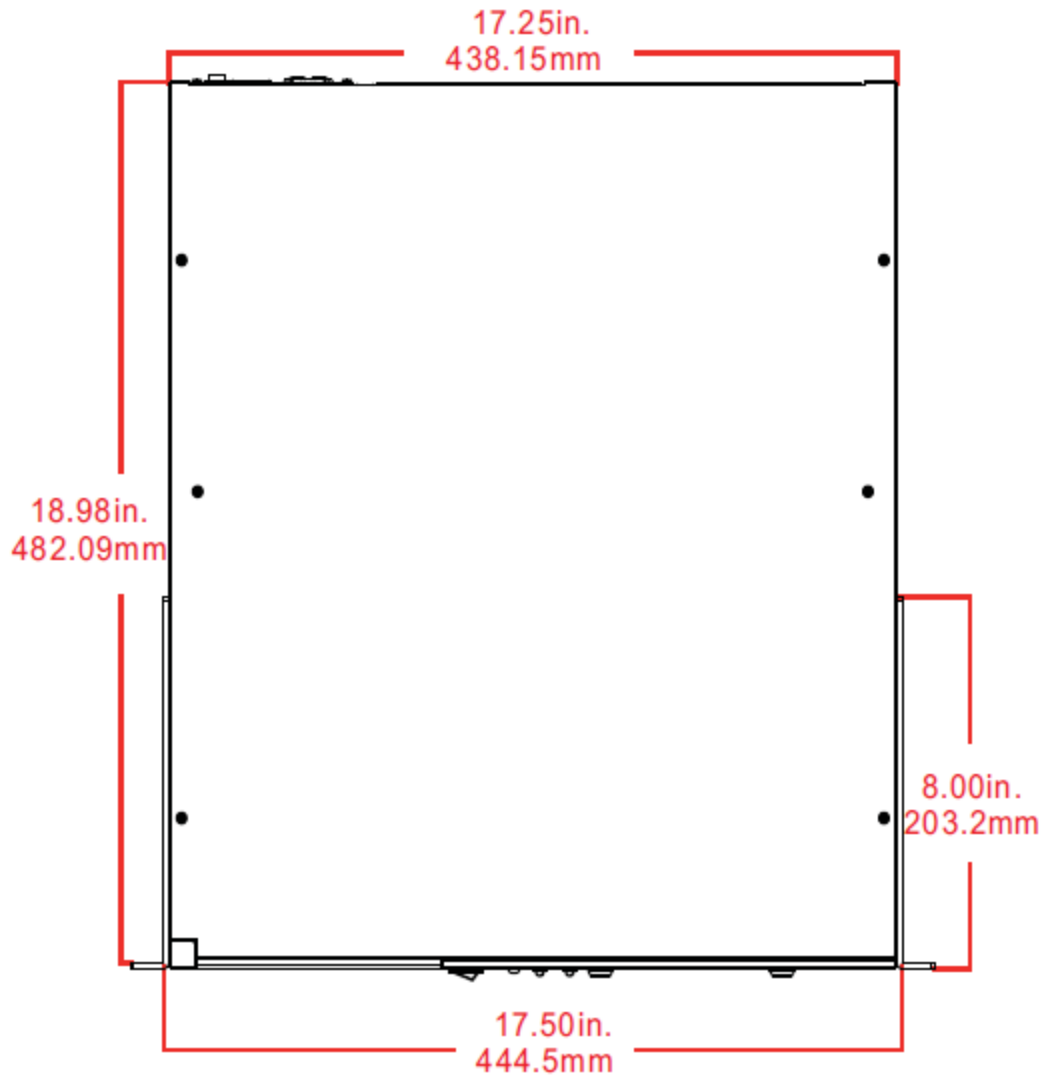

AbraxSys Corporation

Mechanical Outline Drawings

Model ASRS100

1U Slim Industrial Grade Rack Server/PC

- | | |
|------------------|-------------------|
| 1 = Audios | 6 = RJ45 Ethernet |
| 2 = VGA | 7 = RS-232 |
| 3 = USB 2.0 | 8 = DVD/CD ROM |
| 4 = PS2/Mouse | 9 = LED |
| 5 = PS2/Keyboard | 10 = USB |