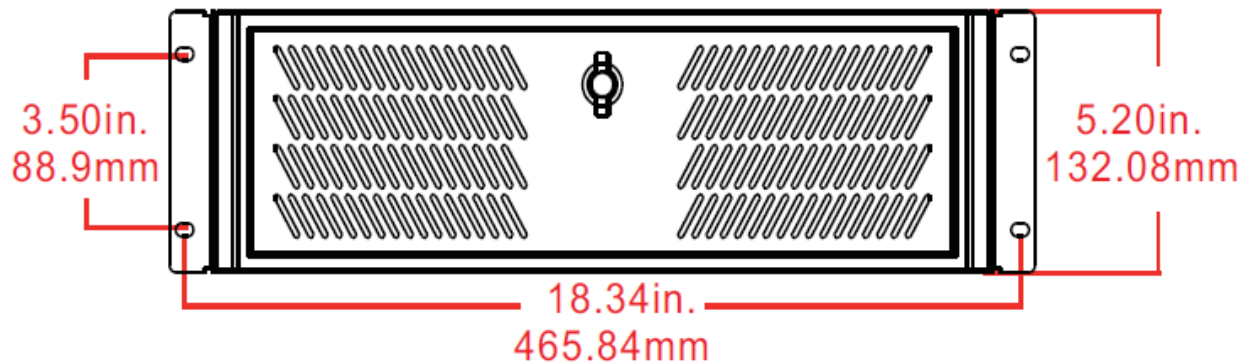

AbraxSys Corporation

Mechanical Outline Drawings

Model ASRS300

3U Industrial Grade Rack Server/PC

- | | |
|-------------|--------------------|
| 1 = USB 2.0 | 6 = Parallel Port |
| 2 = PCI | 7 = RS-232 |
| 3 = Audios | 8 = PS2/Keyboard |
| 4 = USB 2.0 | 9 = PS2/Mouse |
| 5 = VGA | 10 = RJ45 Ethernet |