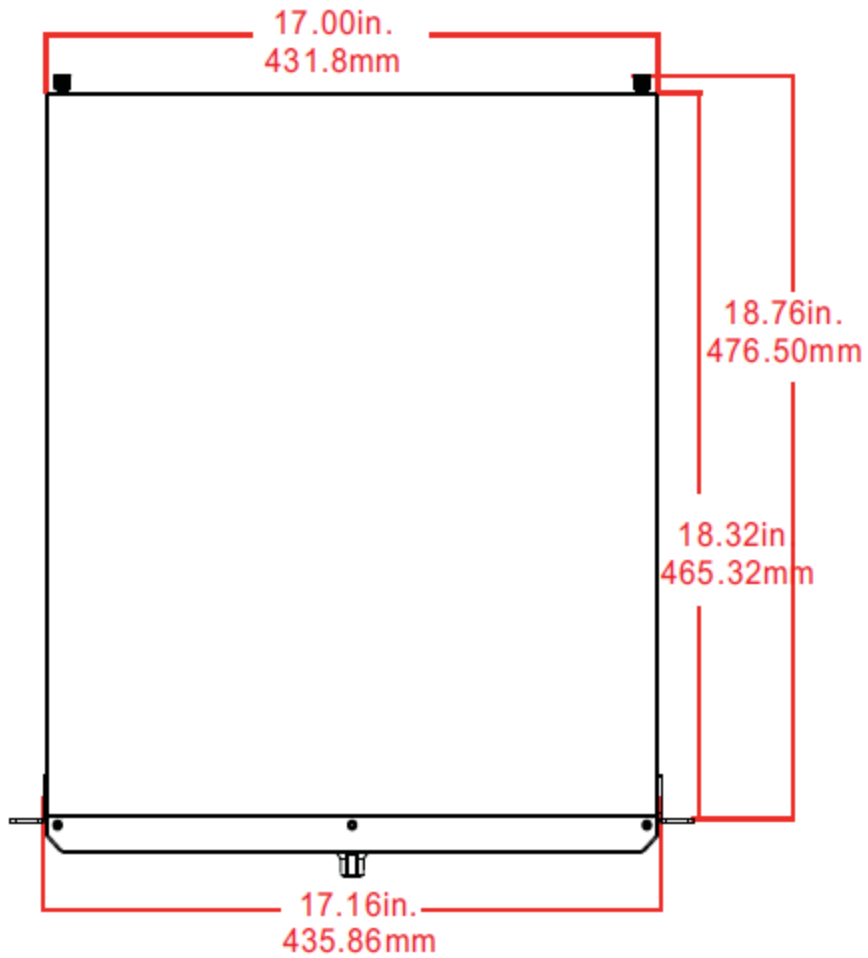

AbraxSys Corporation

Mechanical Outline Drawings

Model ASRS300

3U Industrial Grade Rack Server/PC

- | | |
|-------------|--------------------|
| 1 = USB 2.0 | 6 = Parallel Port |
| 2 = PCI | 7 = RS-232 |
| 3 = Audios | 8 = PS2/Keyboard |
| 4 = USB 2.0 | 9 = PS2/Mouse |
| 5 = VGA | 10 = RJ45 Ethernet |