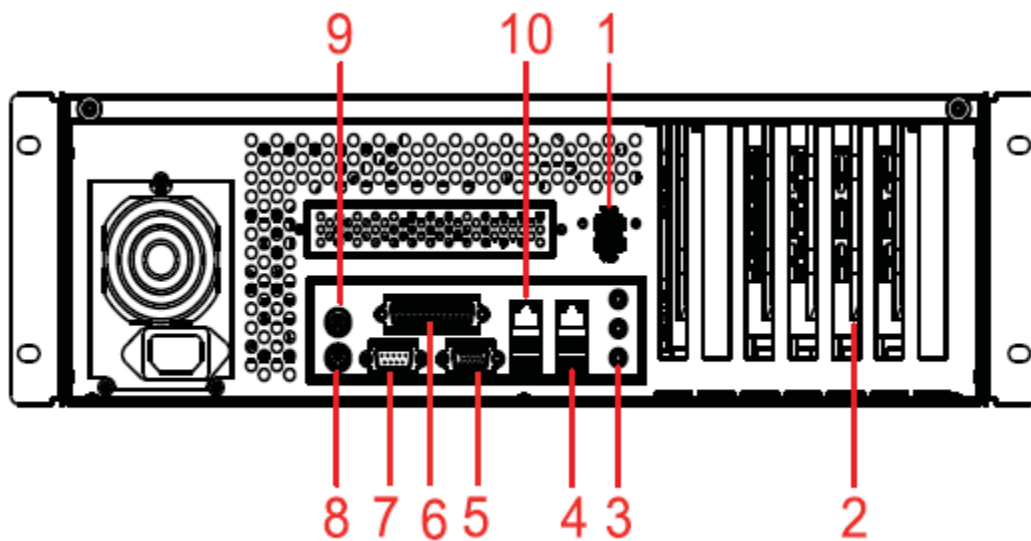

AbraxSys Corporation

Mechanical Outline Drawings

Model ASRS300

3U Industrial Grade Rack Server/PC

- | | |
|-------------|--------------------|
| 1 = USB 2.0 | 6 = Parallel Port |
| 2 = PCI | 7 = RS-232 |
| 3 = Audios | 8 = PS2/Keyboard |
| 4 = USB 2.0 | 9 = PS2/Mouse |
| 5 = VGA | 10 = RJ45 Ethernet |