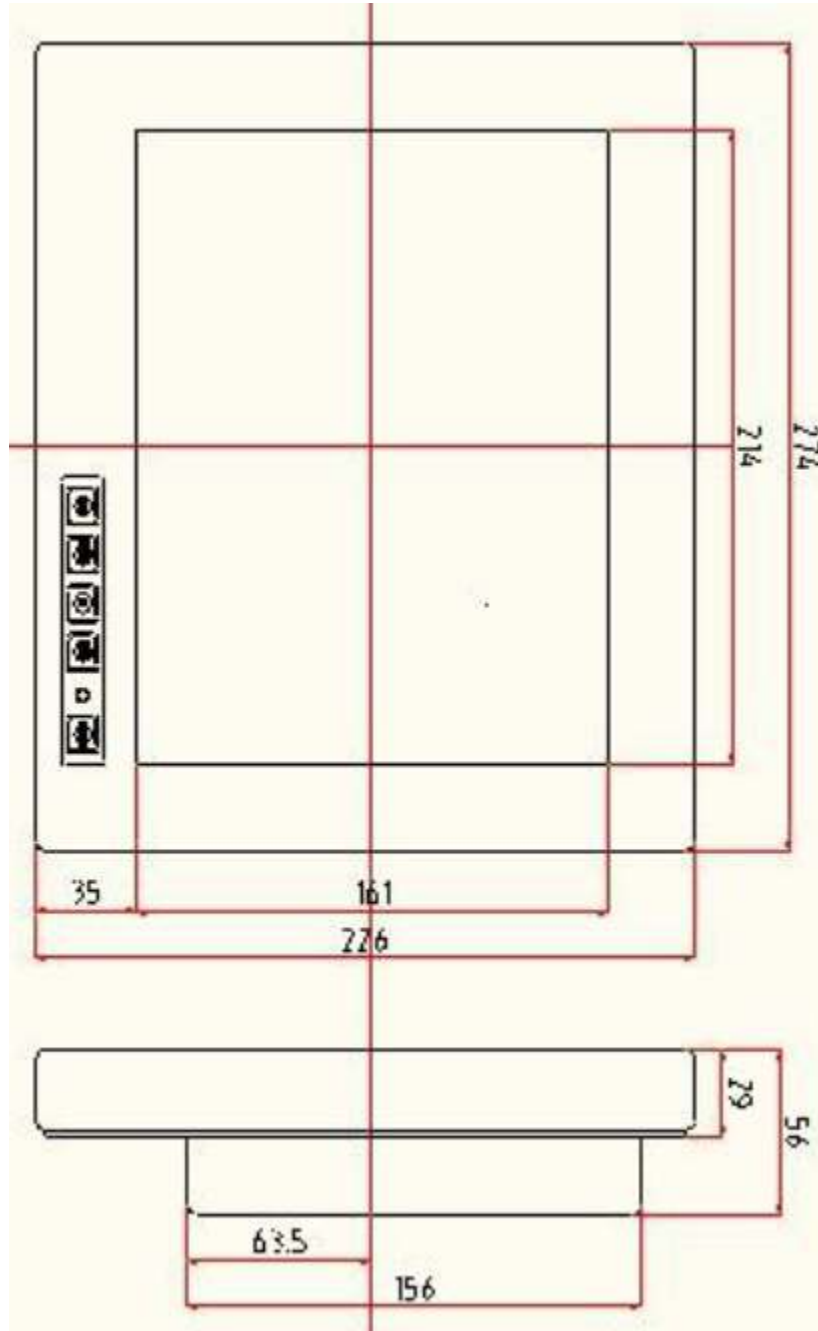

Model AS104AW2 Outline Drawings

4919 Jamestown Avenue  
 Building 204F  
 Baton Rouge, Louisiana 70808  
 U.S.A.  
 Toll-Free (800) 883-9050  
 International 001.225.928.4733  
 Fax (225) 928-4734  
[contact@abraxsyscorp.com](mailto:contact@abraxsyscorp.com)