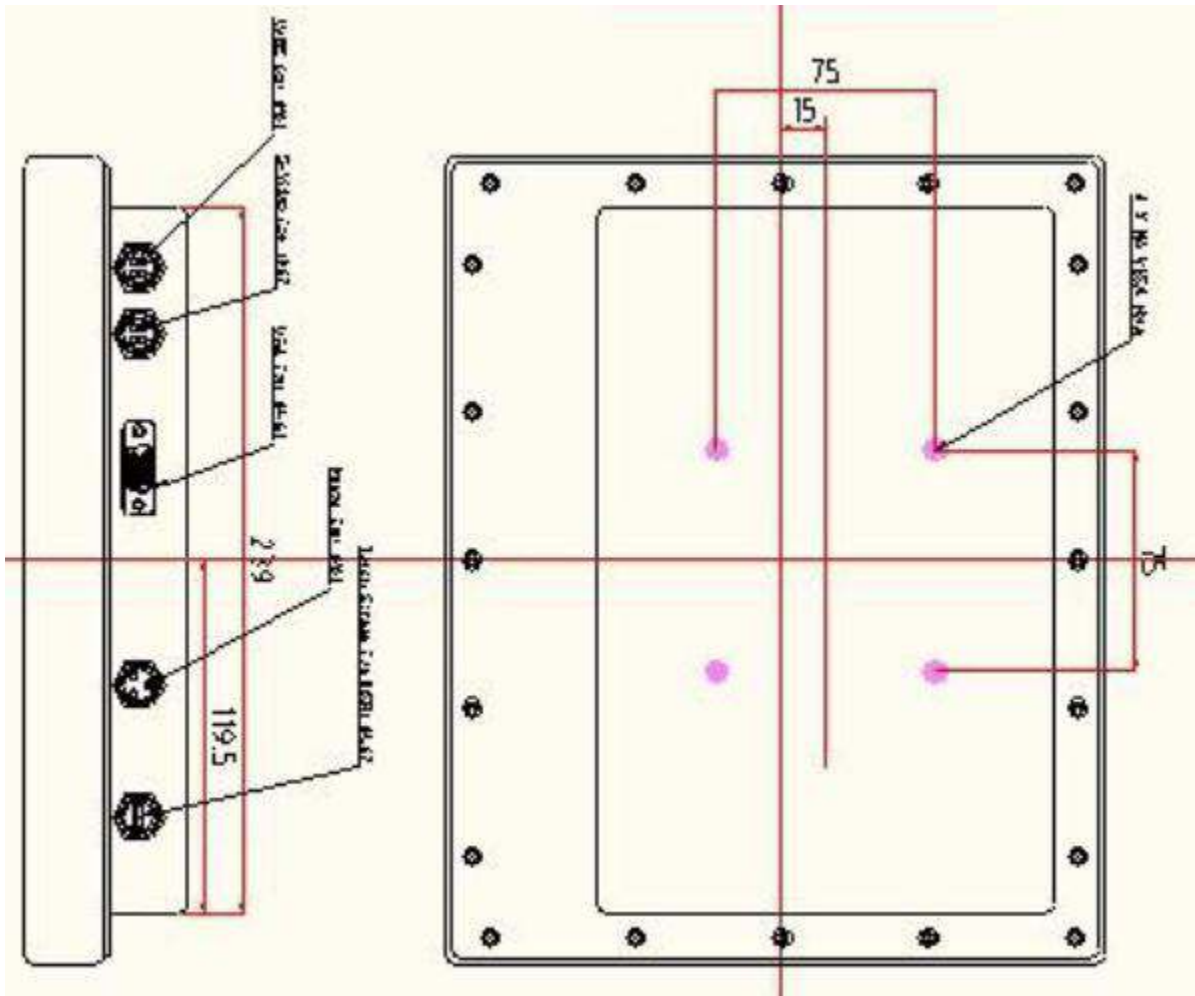

Model AS104AW2 Outline Drawings

4919 Jamestown Avenue  
 Building 204F  
 Baton Rouge, Louisiana 70808  
 U.S.A.  
 Toll-Free (800) 883-9050  
 International 001.225.928.4733  
 Fax (225) 928-4734  
[contact@abraxsyscorp.com](mailto:contact@abraxsyscorp.com)