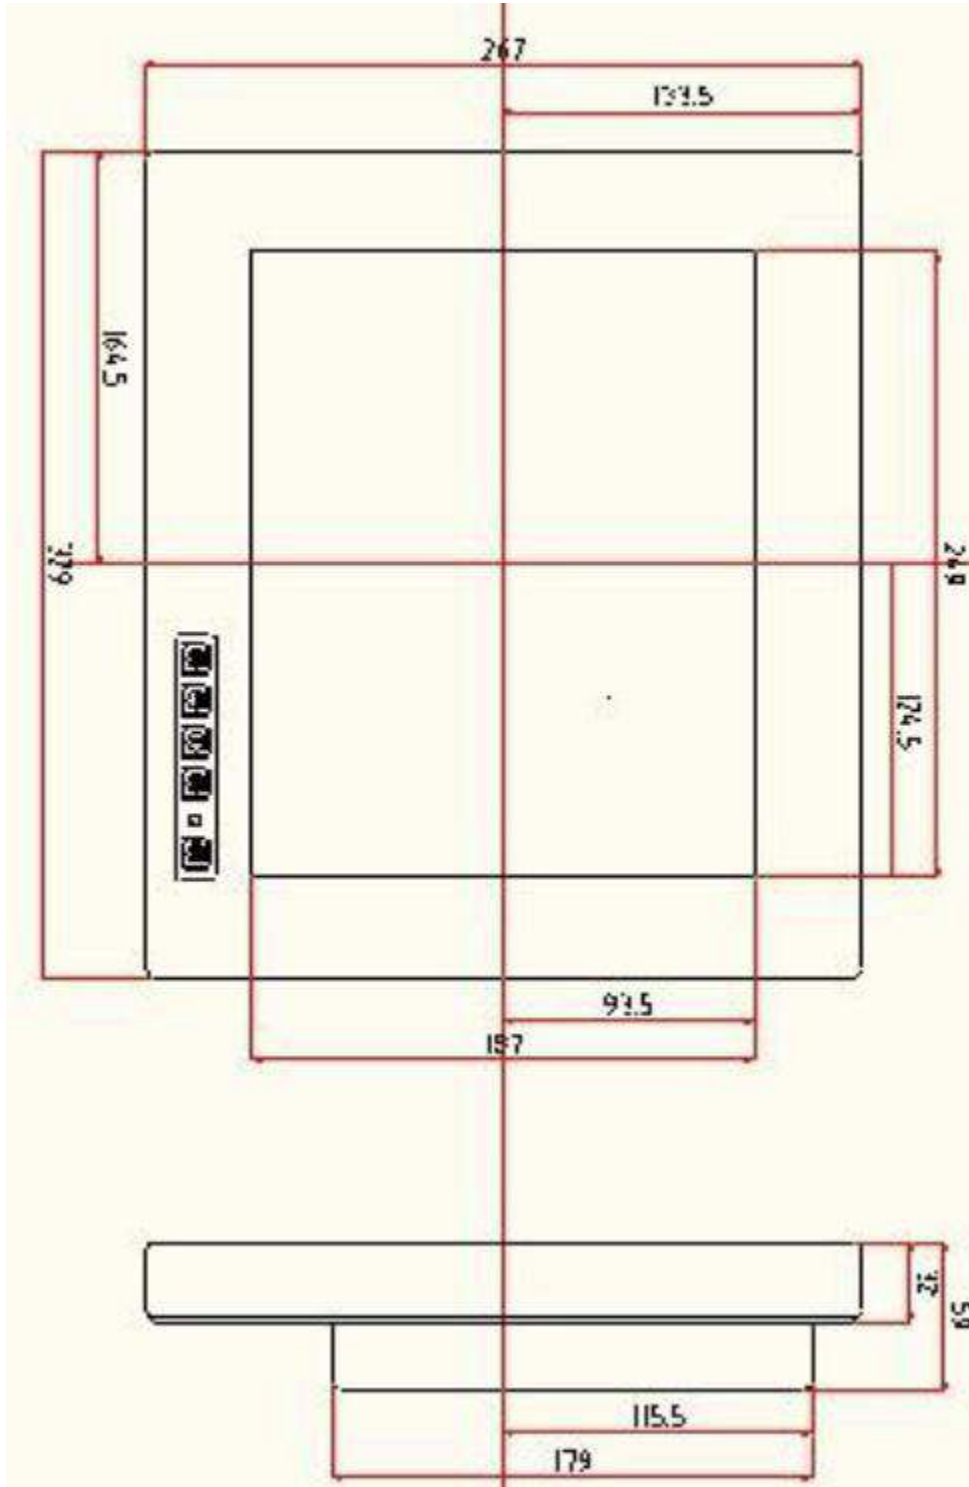

Model AS121AW2 Outline Drawings

 **AbraxSys Corporation**

4919 Jamestown Avenue  
 Building 204F  
 Baton Rouge, Louisiana 70808  
 U.S.A.  
 Toll-Free (800) 883-9050  
 International 001.225.928.4733  
 Fax (225) 928-4734  
[contact@abraxsyscorp.com](mailto:contact@abraxsyscorp.com)