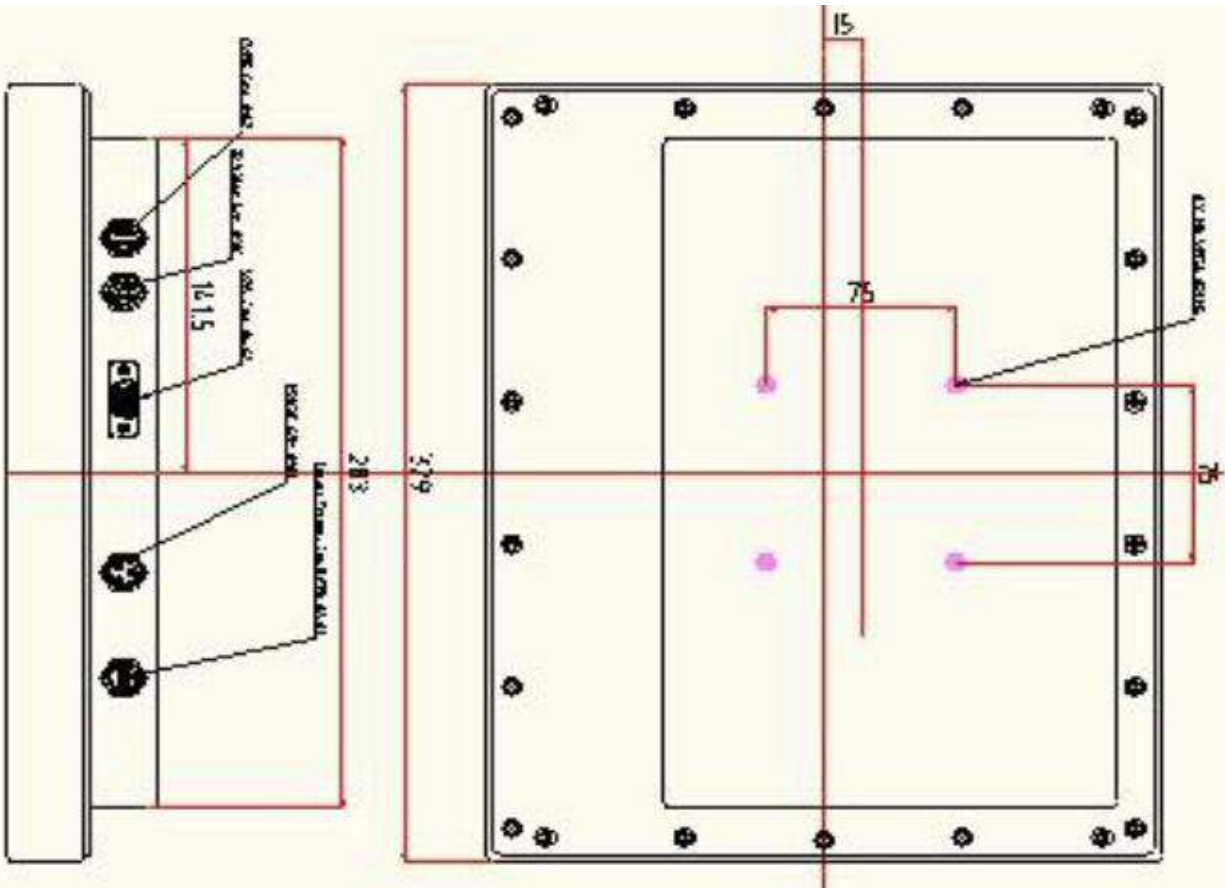

Model AS121AW2 Outline Drawings

 **AbraxSys Corporation**

4919 Jamestown Avenue  
 Building 204F  
 Baton Rouge, Louisiana 70808  
 U.S.A.  
 Toll-Free (800) 883-9050  
 International 001.225.928.4733  
 Fax (225) 928-4734  
[contact@abraxsyscorp.com](mailto:contact@abraxsyscorp.com)