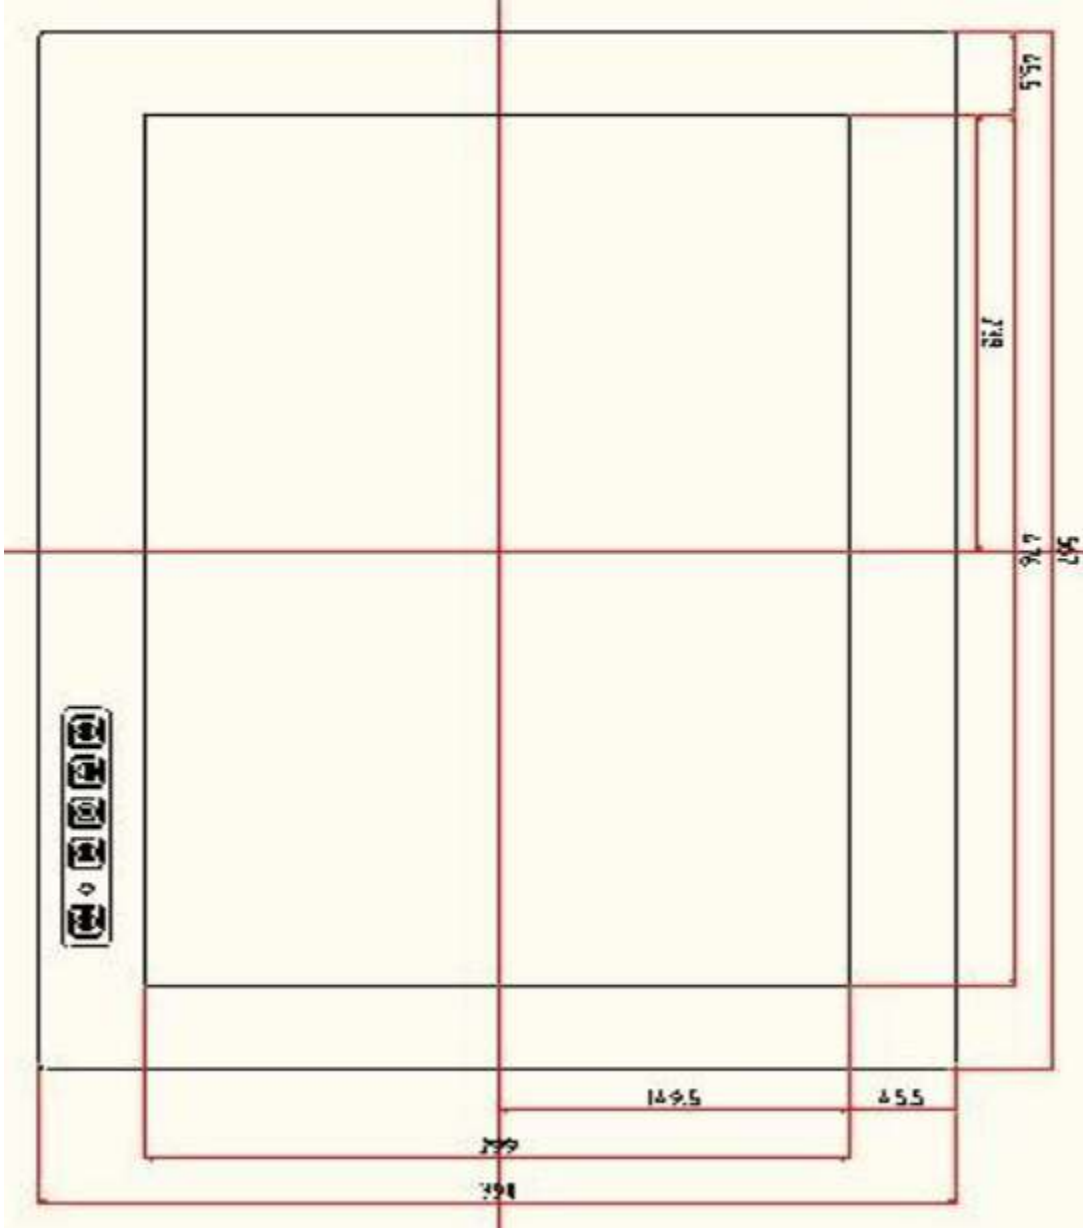

Model AS220AW2 Outline Drawings

4919 Jamestown Avenue
 Building 204F
 Baton Rouge, Louisiana 70808
 U.S.A.

Toll-Free (800) 883-9050
 International 001.225.928.4733
 Fax (225) 928-4734

contact@abraxsyscorp.com