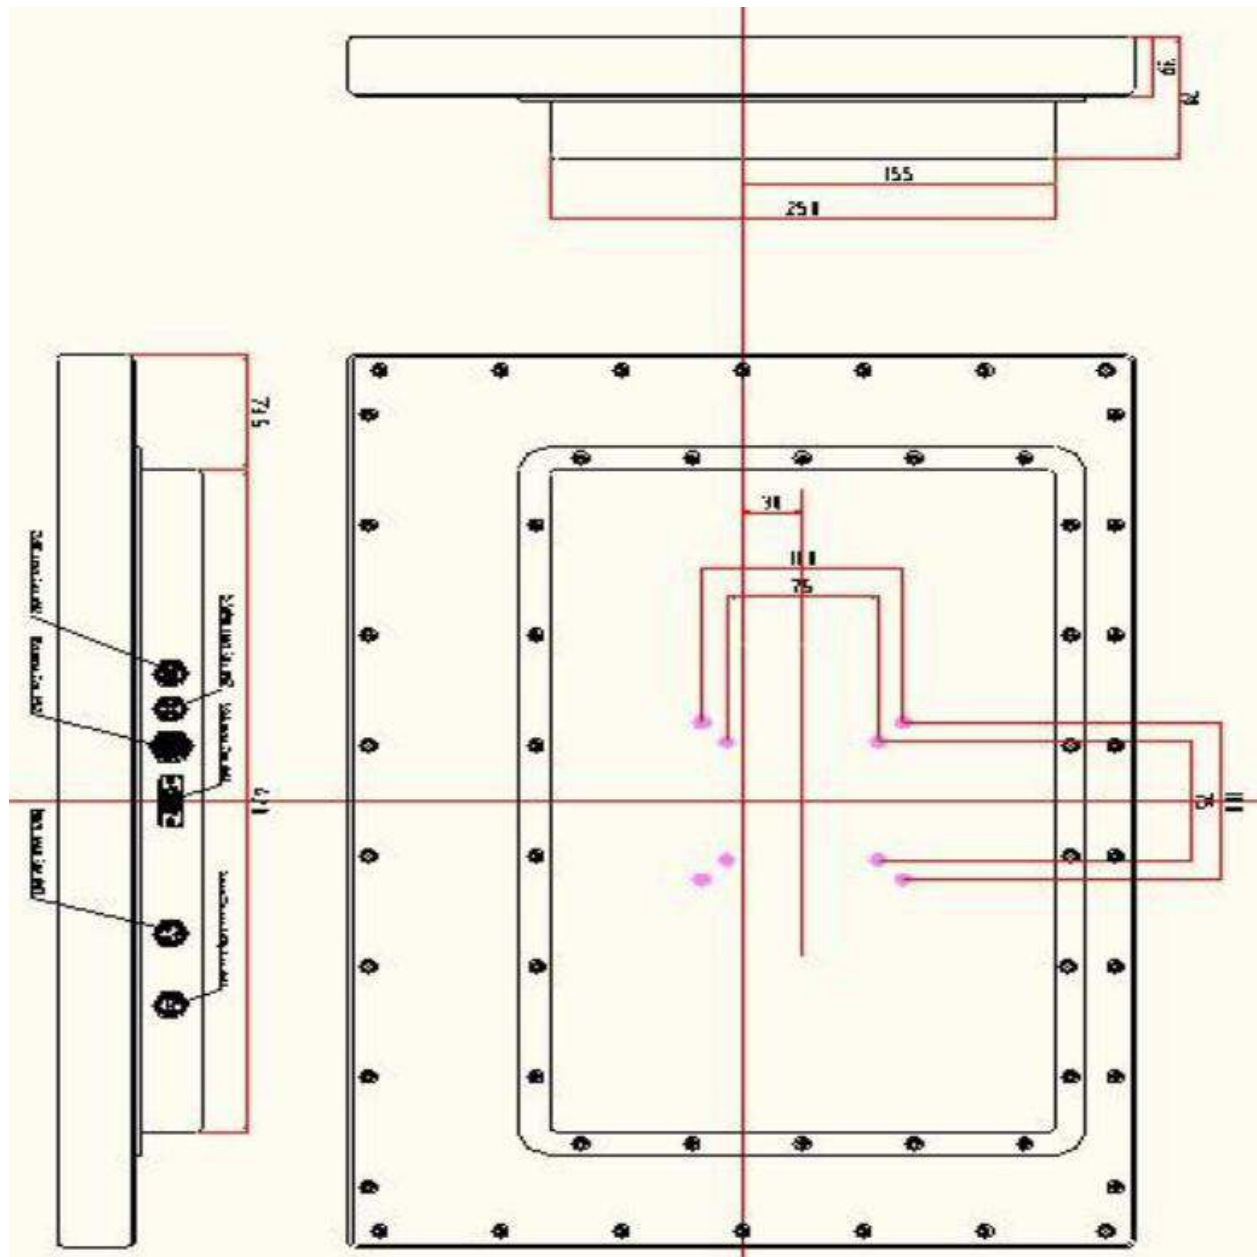

Model AS220AW2 Outline Drawings

4919 Jamestown Avenue
 Building 204F
 Baton Rouge, Louisiana 70808
 U.S.A.

Toll-Free (800) 883-9050
 International 001.225.928.4733
 Fax (225) 928-4734

contact@abraxsyscorp.com