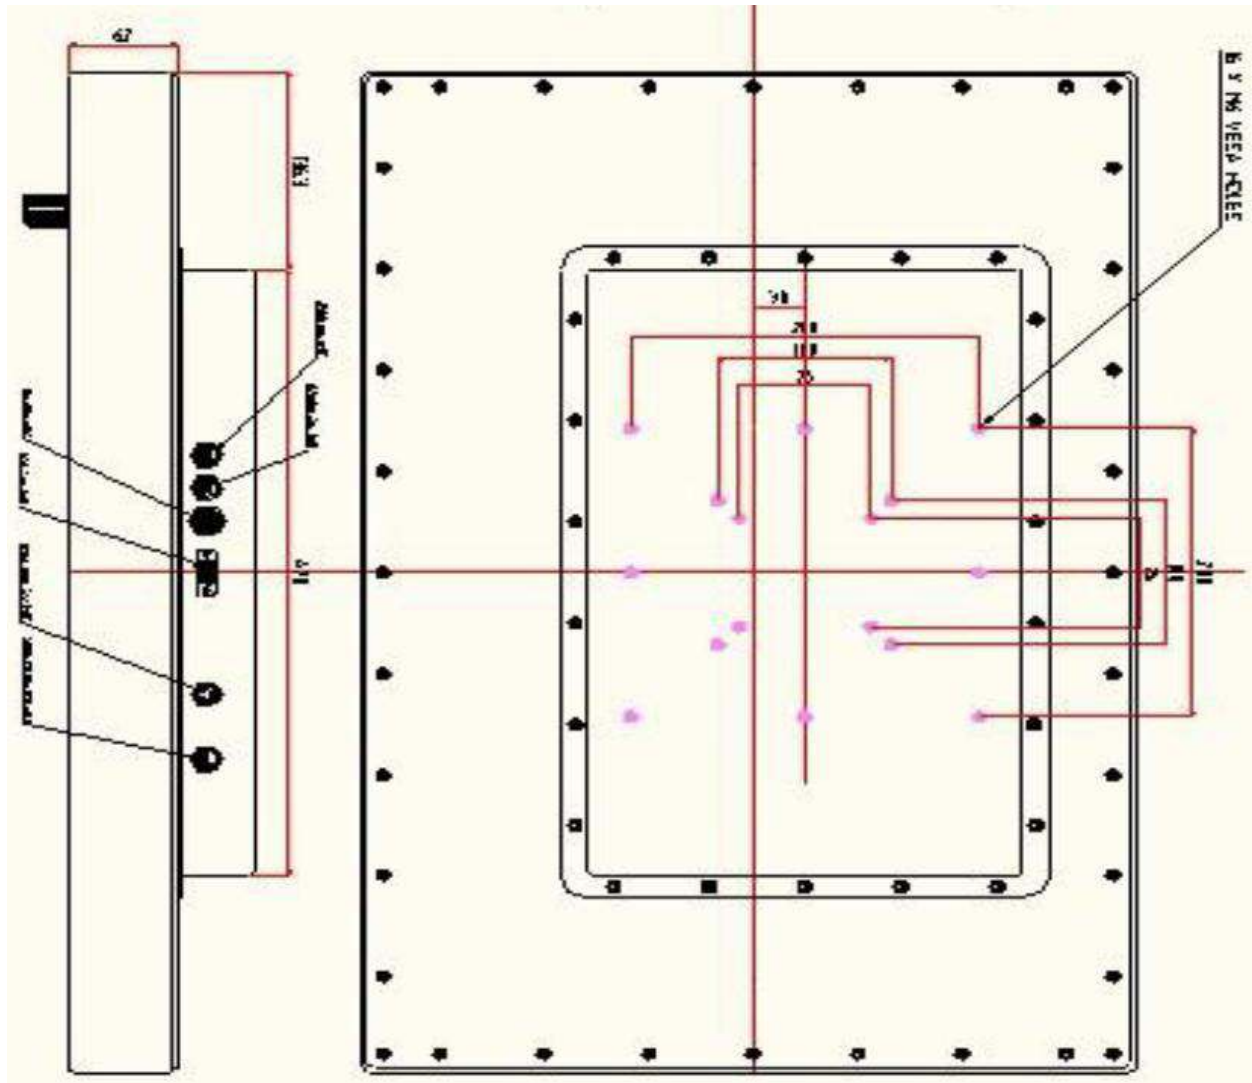

Model AS260AW2 Outline Drawings

4919 Jamestown Avenue
 Building 204F
 Baton Rouge, Louisiana 70808
 U.S.A.

Toll-Free (800) 883-9050
 International 001.225.928.4733
 Fax (225) 928-4734
contact@abraxsyscorp.com