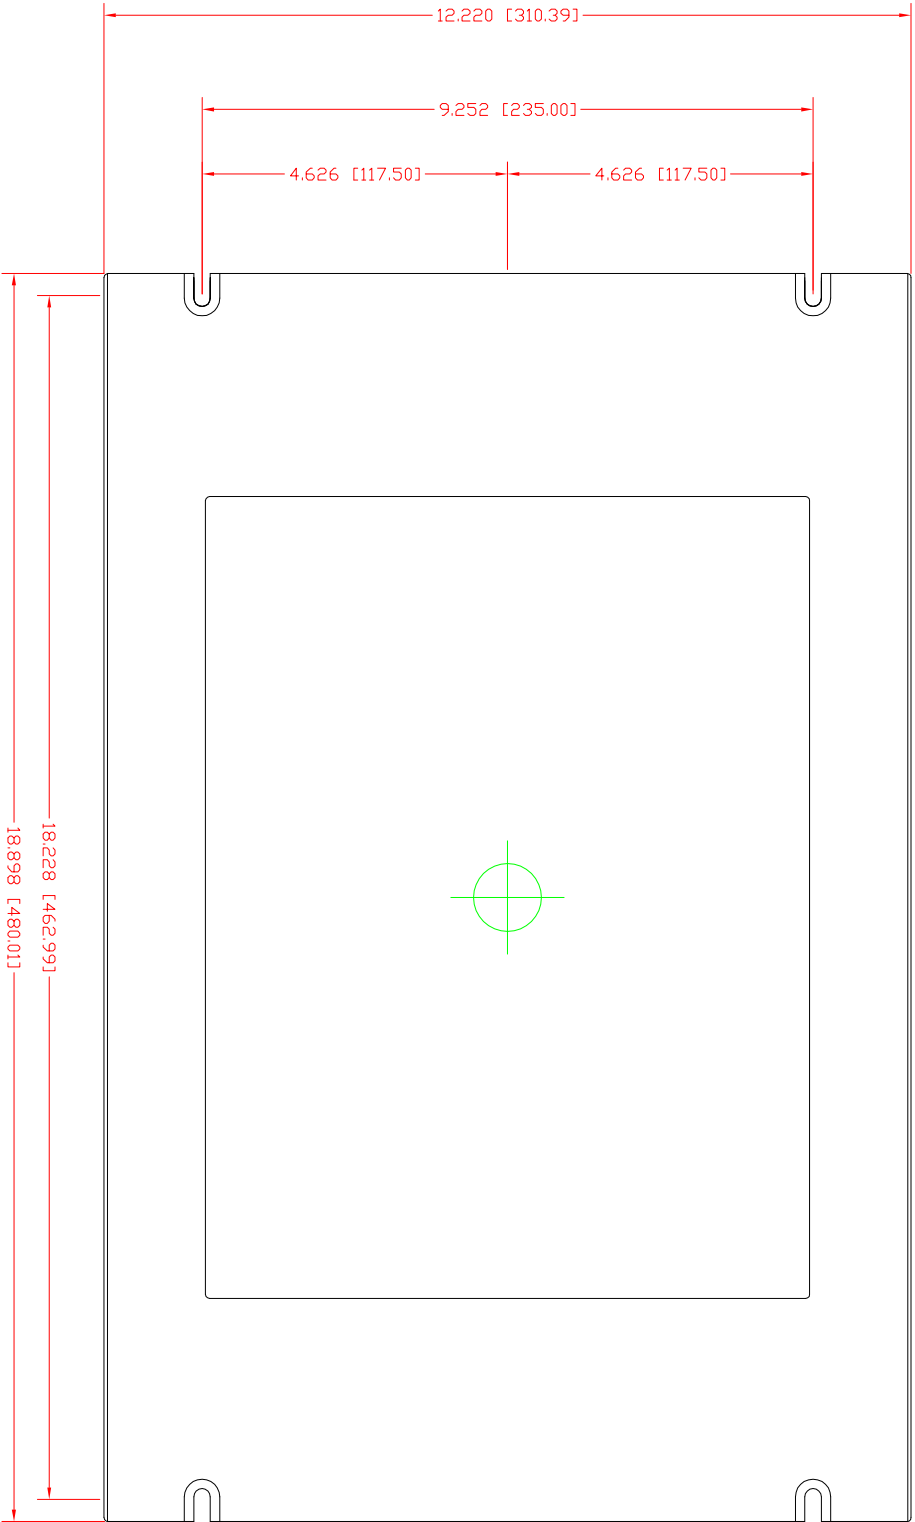

DATE	BY	DESCRIPTION
6/8/19	RM1	Control Start

RECESS CUT FROM FRONT
.125 DEEP 4X

TOLERANCE		ABRAXSYS		PO Box 752	
DECIMAL	ANGULAR	DATE	DRAWING NUMBER	DATE	REV
		6/8/19	15-BEZ		RM1
THIS DRAWING AND THE INFORMATION IS THE PROPERTY OF THIS DRAWING OR ANY PART THEREOF IS THE PROPERTY OF ABRAXSYS AND SHALL NOT BE REPRODUCED BY ANY MEANS WITHOUT THE WRITTEN CONSENT OF ABRAXSYS		SCALE: DRAWN BY: CHECKED BY:		Lathosko, PA 18931	
MODEL:		Description: 15" DISPLAY TV RACK MOUNT PC & MONITOR STD & HIGH BRIGHT		DATE:	