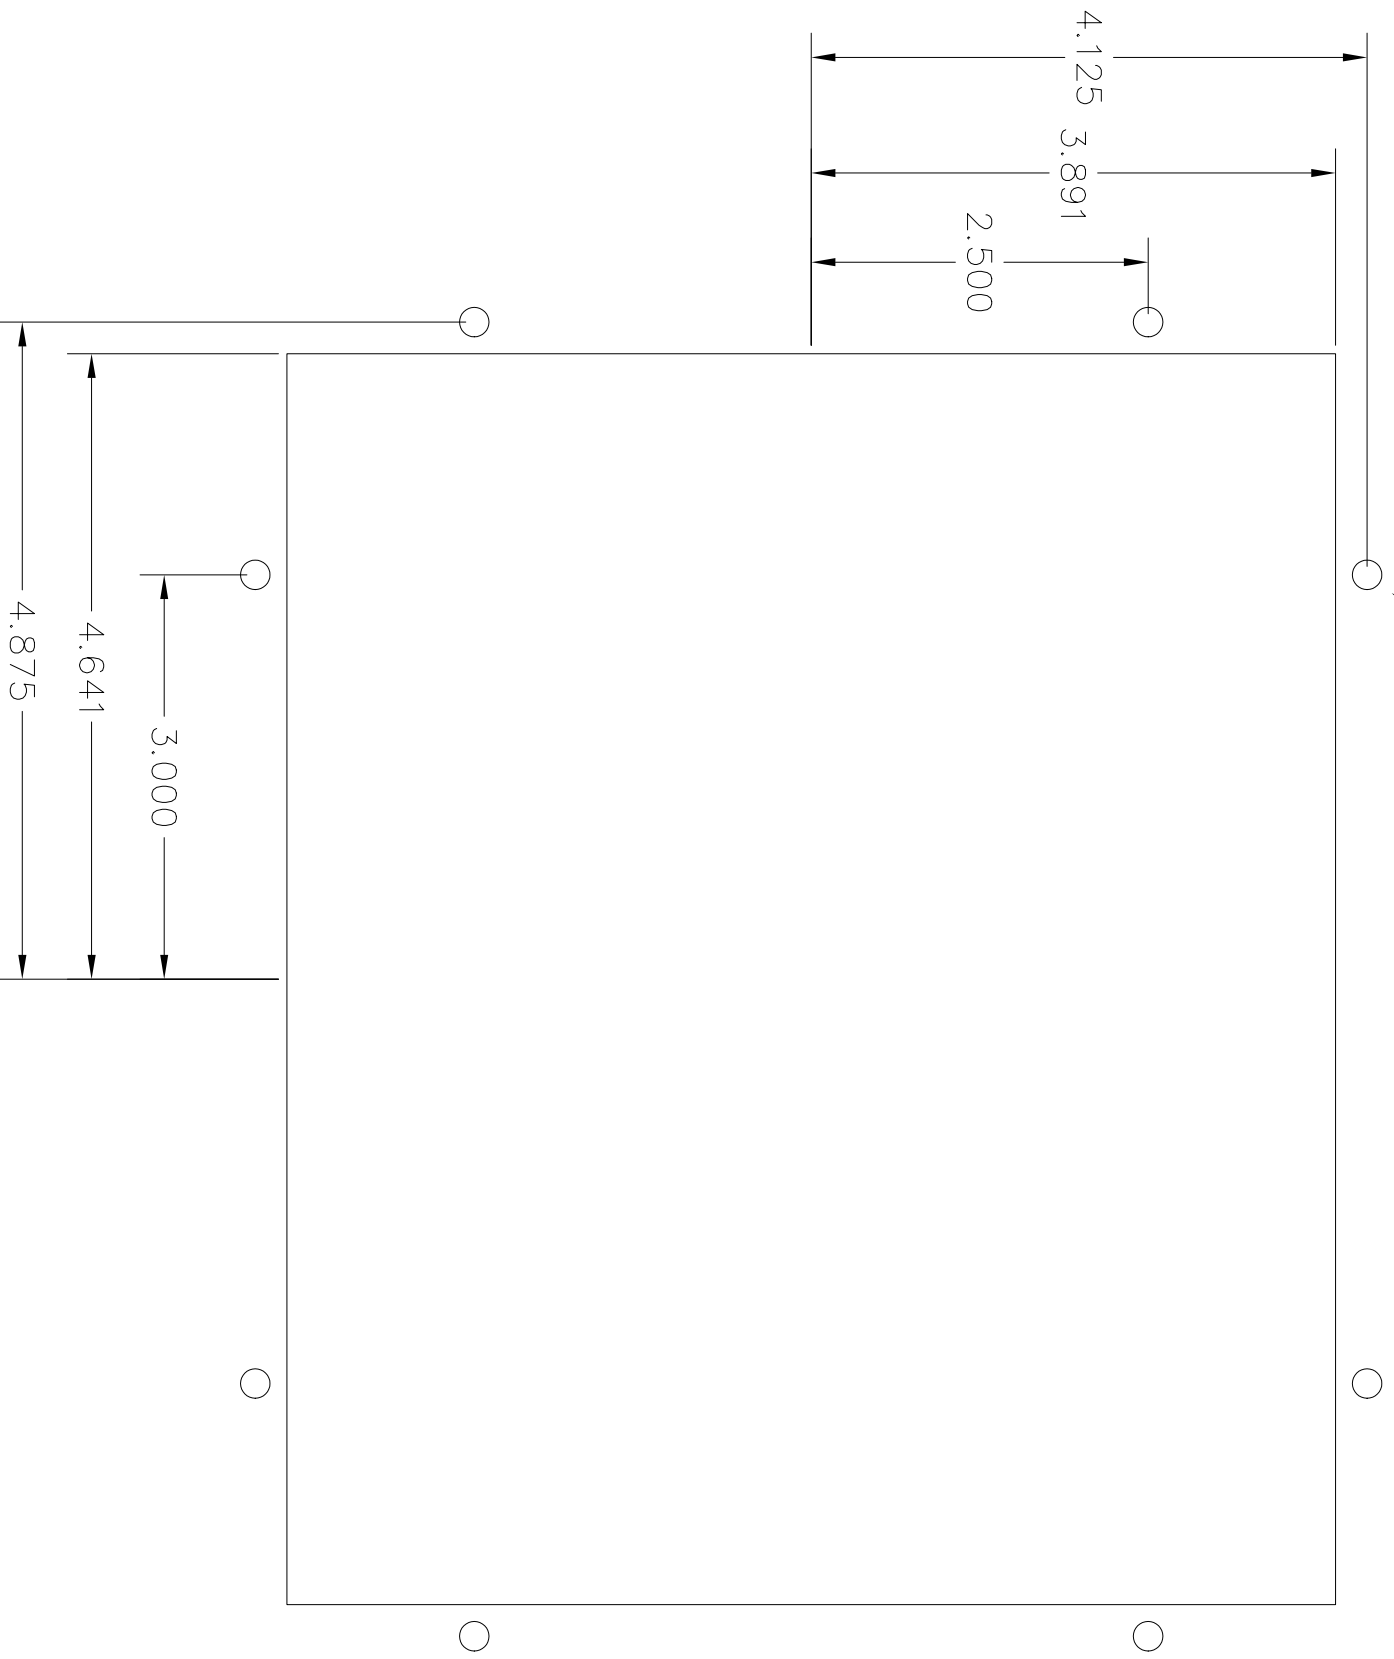

7/32 8 pls

All I/O Recessed For
0.00" Clearance