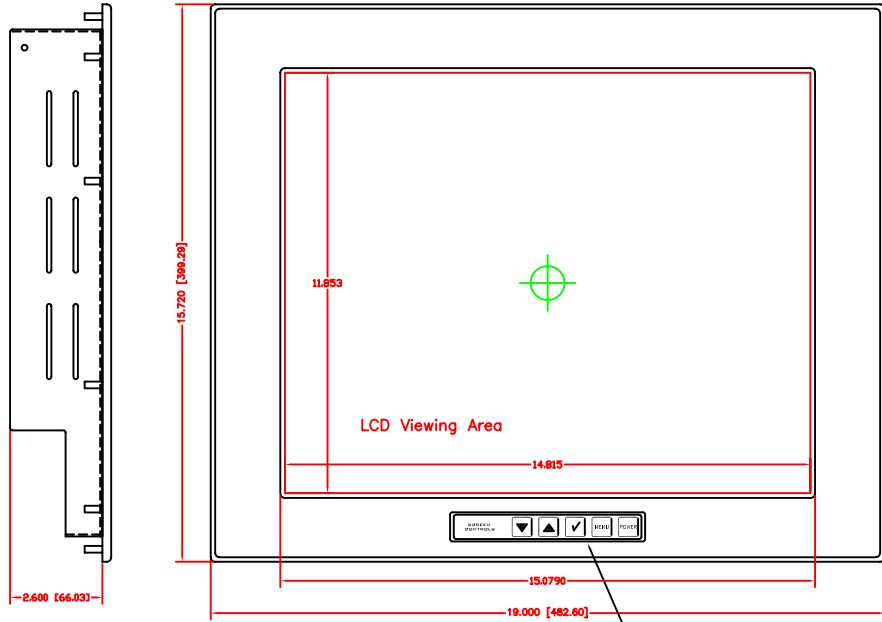

REV	DATE	DESCRIPTION

- AC or DC
- Optional RS-232 Screen Ctrl
- Optional Touch Serial & USB
- Video Inputs Options
  VGA, DVI
  DVI-I, DP
  VGA, DVI, S-Video, Composite
  DVI-I, DP, S-Video, Composite
- 10-32 x .5 Mounting Studs