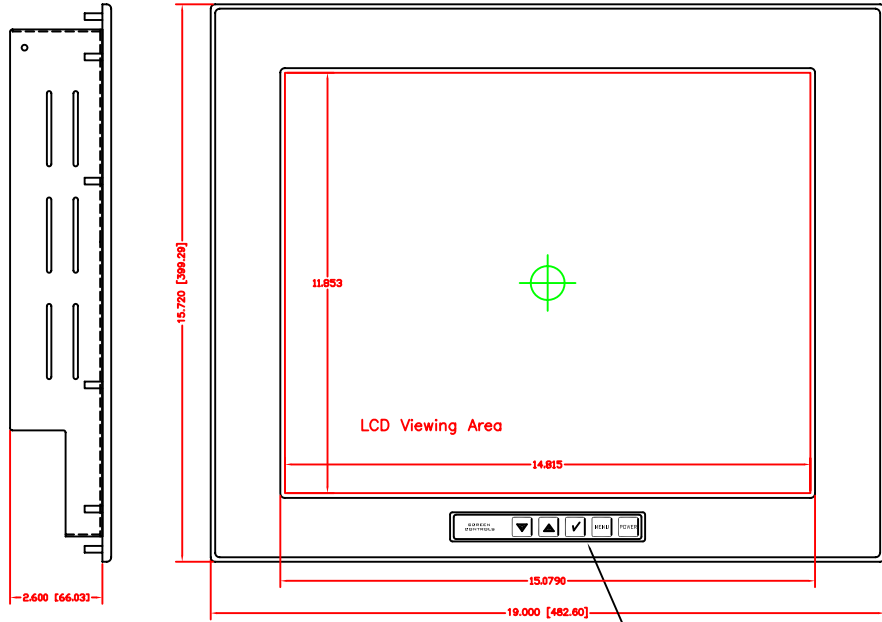

REV	DATE	DESCRIPTION

- 10-32 x .5 Mounting Studs
- AC or DC
- Optional RS-232 Serial & USB
- Optional Touch Screen Ctrl
- Video Inputs Options
  VGA, DVI
  DVI-I, DP
  VGA, DVI, S-Video, Composite
  DVI-I, DP, S-Video, Composite