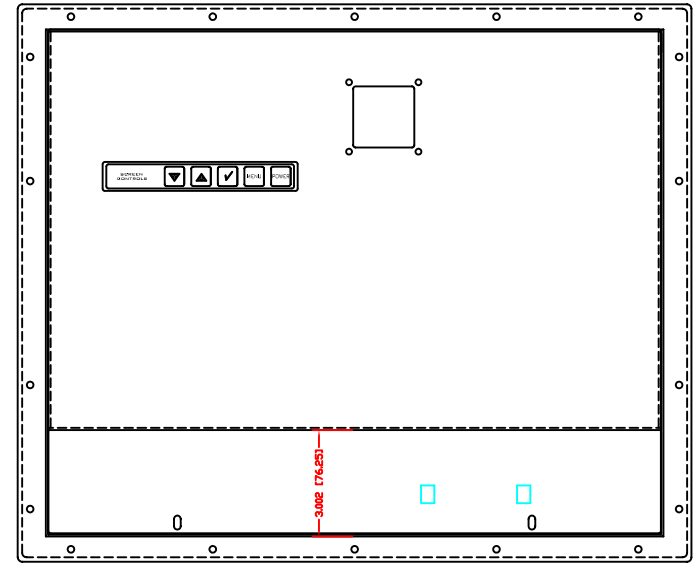

REV	DATE	DESCRIPTION

- AC or DC
- Optional RS-232 Screen Ctrl
- Optional Touch Serial & USB
- Video Inputs Options
  VGA, DVI
  DVI-I, DP
  VGA, DVI, S-Video, Composite
  DVI-I, DP, S-Video, Composite
- 10-32 x .5 Mounting Studs