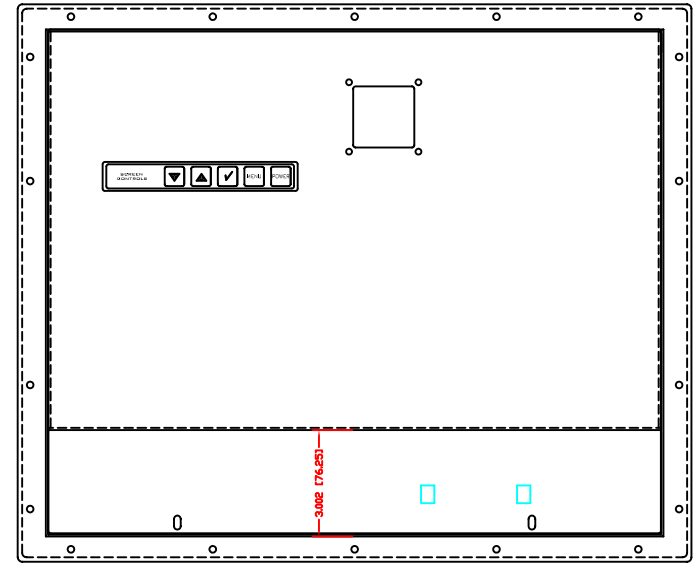

REV	DATE	DESCRIPTION

- 10-32 x .5 Mounting Studs
- AC or DC
- Optional RS-232 Screen Ctrl
- Optional Touch Serial & USB
- Video Inputs Options
  VGA, DVI
  DVI-I, DP
  VGA, DVI, S-Video, Composite
  DVI-I, DP, S-Video, Composite