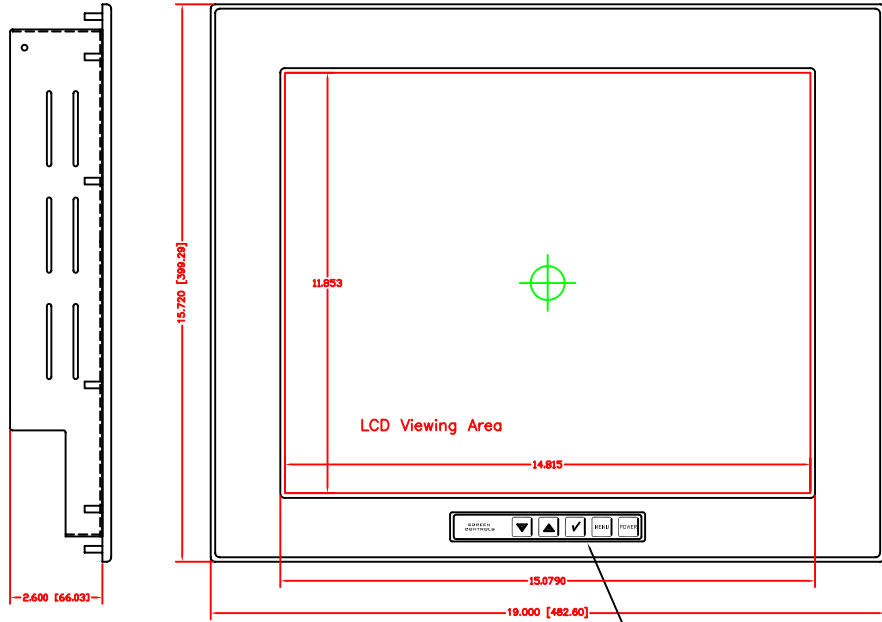

REV	DATE	DESCRIPTION

- 10-32 x .5 Mounting Studs
- AC or DC
- Optional RS-232 Screen Ctrl
- Optional Touch Serial & USB
- Video Inputs Options
  VGA, DVI
  DVI-I, DP
  VGA, DVI, S-Video, Composite
  DVI-I, DP, S-Video, Composite