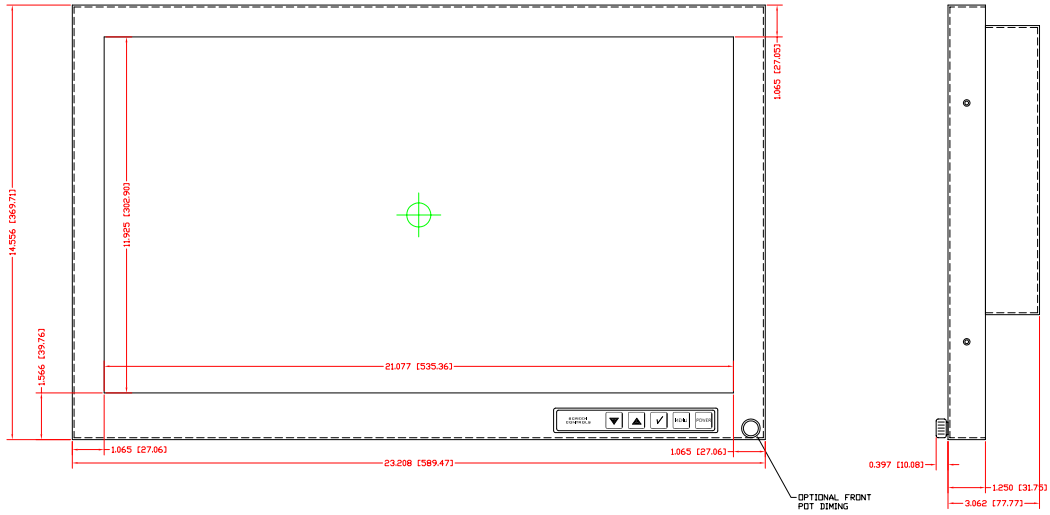

REV	DATE	DESCRIPTION

DESIGNED BY	DATE	DESCRIPTION

REVISION	DATE	DESCRIPTION

ABRAXSYS	REV	24 VESA ASSY