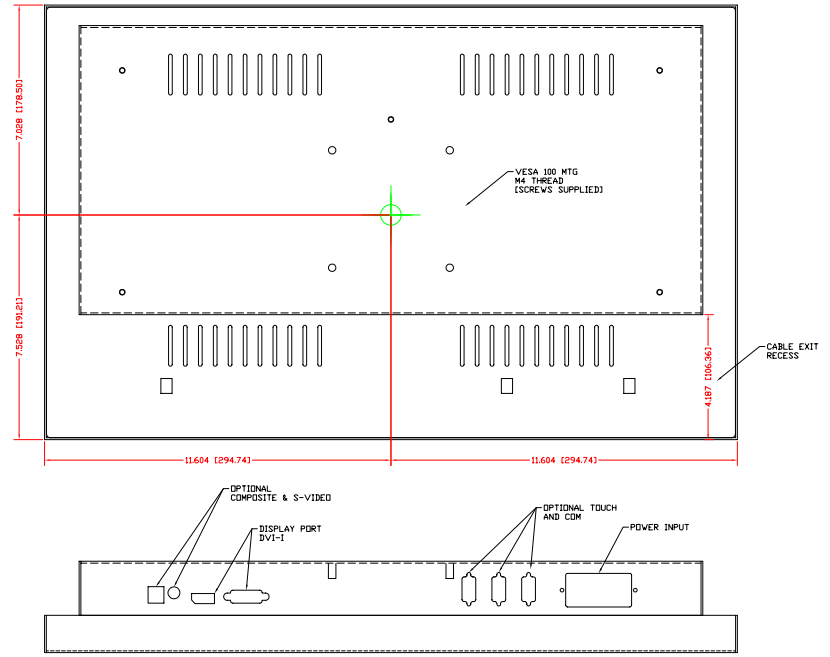

REV	DATE	DESCRIPTION

DESIGNED BY	DATE	DESCRIPTION

REVISION	DATE	DESCRIPTION

ABRAXSYS	REV	24 VESA ASSY